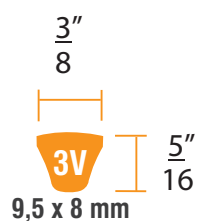

CORREIAS

MULTIBELT

Correias em V

3V

ESPESSURA = 8 mm

Ref.	Comprimento Externo	
	pol	mm
250	25,0	635
255	25,5	648
265	26,5	673
280	28,0	711
300	30,0	762
315	31,5	800
325	32,5	826
335	33,5	851
355	35,5	902
375	37,5	953
400	40,0	1016
425	42,5	1080
450	45,0	1143
460	46,0	1168
475	47,5	1207
500	50,0	1270
530	53,0	1346

Ref.	Comprimento Externo	
	pol	mm
560	56,0	1422
600	60,0	1524
630	63,0	1600
670	67,0	1702
710	71,0	1803
750	75,0	1905
780	78,0	1981
800	80,0	2032
850	85,0	2159
900	90,0	2286
950	95,0	2413
1000	100,0	2540
1060	106,0	2692
1120	112,0	2845
1180	118,0	2997
1250	125,0	3175
1400	140,0	3556
1500	150,0	3810