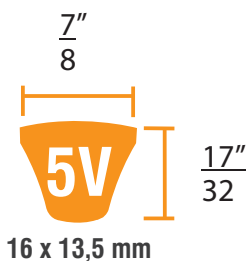

CORREIAS

MULTIBELT

Correias em V

5V ESPESSURA = 13,5 mm

Ref.	Comprimento Externo	
	pol	mm
500	50,0	1346
530	53,0	1346
560	56,0	1422
600	60,0	1524
630	63,0	1600
670	67,0	1702
710	71,0	1803
750	75,0	1905
800	80,0	2032
850	85,0	2159
900	90,0	2286
950	95,0	2413
1000	100,0	2540
1060	106,0	2692
1120	112,0	2845
1180	118,0	2997

Ref.	Comprimento Externo	
	pol	mm
1200	120,0	3048
1250	125,0	3175
1320	132,0	3353
1400	140,0	3556
1500	150,0	3810
1600	160,0	4064
1700	170,0	4318
1800	180,0	4572
1900	190,0	4826
1950	195,0	4953
2000	200,0	5080
2120	212,0	5385
2240	224,0	5690
2400	240,0	6096
2500	250,0	6350