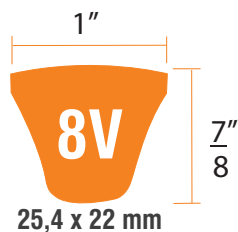

## Correias em V

**8V** ESPESSURA = 22 mm

Ref.	Comprimento Externo	
	pol	mm
1320	132,0	3353
1400	140,0	3556
1500	150,0	3810
1600	160,0	4064
1700	170,0	4318
1800	180,0	4572
1900	190,0	4826
1950	195,0	4953
2000	200,0	5080
2120	212,0	5385
2360	236,0	5994
2500	250,0	6350
2560	256,0	6502
2650	265,0	6731
2800	280,0	7112
3000	300,0	7620
3150	315,0	8001